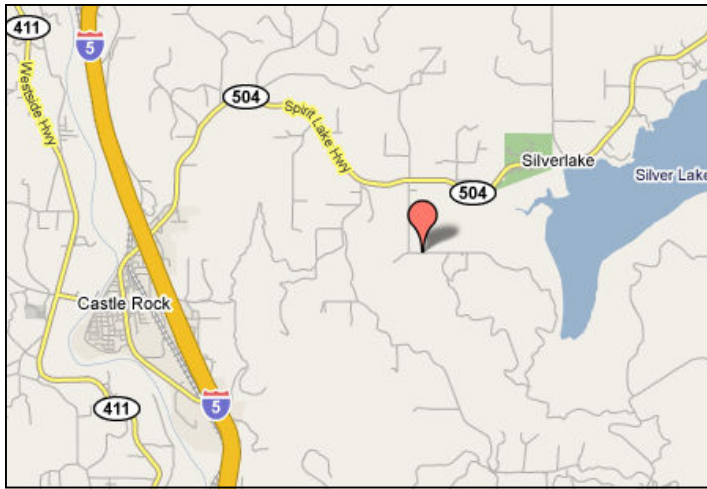

# DIRECTIONS TO SILVER RIDGE

## Directions to Sparrow Lane (Sites 1-5)

- I-5 North
- Exit 49
- East on Spirit Lake Hwy for 4 miles
- Right on Carnine Rd for 1 mile
- Right on Cranberry Dr
- Right on Bellwood Dr
- Take Left Fork to Sparrow Lane
- Lots are marked

## Directions to Silver Ridge (Sites 6-46)

- I-5 North
- Exit 49
- East on Spirit Lake Hwy for 4 miles
- Right on Carnine Rd for 1 mile
- Right on Cranberry Dr
- Go through Gates
- Lots are marked

Paved Road

Engineered Gravel Road

Property Line