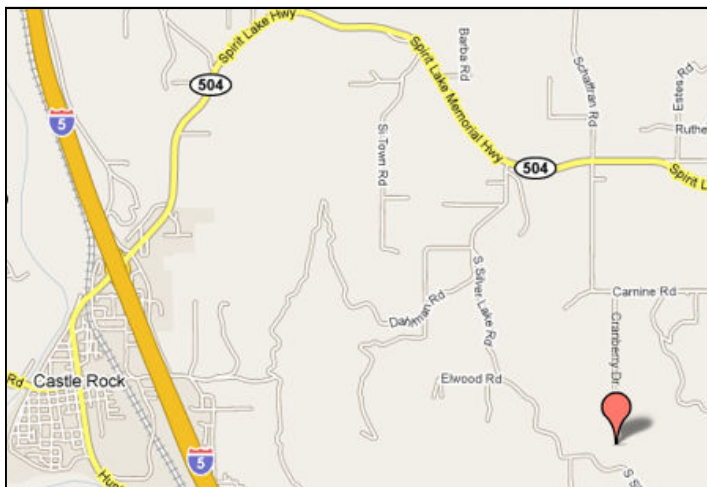

# DIRECTIONS TO SILVER RIDGE

## Directions to Sparrow Lane (Sites 1-5)

- I-5 North
- Exit 49
- East on Spirit Lake Hwy for 4 miles
- Right on Carnine Rd for 1 mile
- Right on Cranberry Dr
- Right on Bellwood Dr
- Take Left Fork to Sparrow Lane
- Lots are marked

## Directions to Silver Ridge (Sites 6-46)

- I-5 North
- Exit 49
- East on Spirit Lake Hwy for 4 miles
- Right on Carnine Rd for 1 mile
- Right on Cranberry Dr
- Go through Gates
- Lots are marked

Paved Road

Engineered Gravel Road

Property Line